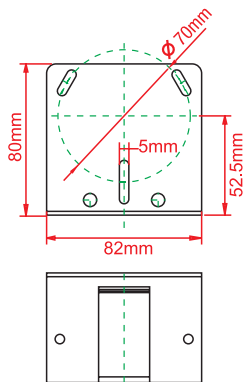

GD-001 壁掛式支架

GD-001 Wall Mount Bracket Dimension and Diagram

壁掛式支架材質為：鍍鋅鋼板

Bracket Material: Zinc-Plated Steel